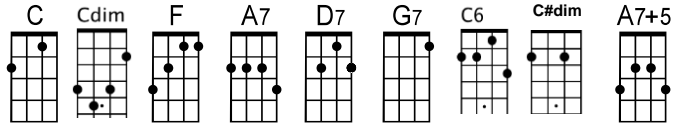

# Let Me Call You Sweetheart

Suggested strum:

Chords used in this song:

## BARITONE

C C° F A7 D7

Let me call you sweet-heart I'm in love with you

G7 C6 C#° G7

Let me hear you whis-per that you love me too

C C° F A7 D7

Keep the love-light glow-ing in your eyes so true

F C° C A7(#5) D7 G7 C