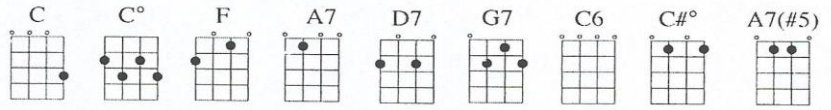

# Let Me Call You Sweetheart

Suggested strum:

Chords used in this song:

## BARITONE

C C° F A7 D7

Let me call you sweet-heart I'm in love with you

G7 C6 C#° G7

Let me hear you whis-per that you love me too

C C° F A7 D7

Keep the love-light glow-ing in your eyes so true

F C° C A7(#5) D7 G7 C