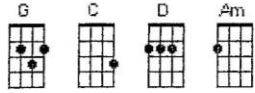

## Angel of the Morning - Capo 1st fret to play with the Youtube clip

[G]There'll be no [C]strings to bind your [D]hands not if my [C]love can't bind your [G]heart [C] [D] [C]

[G]And there's no [C]need to take a [D]stand for it was [C] I who chose to [G]start [C] [D] [C]