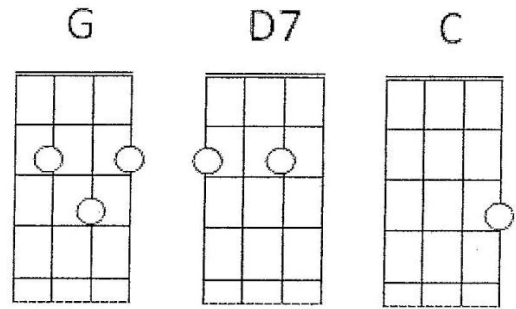

Yellow Submarine *for Ukulele* Key:G Level 2 (C chord)

G D7 G  
 \*In the town- where I was born  
 C D7  
 Lived a man who sailed to sea.  
 G D7 G  
 And he told us of his life  
 C D7  
 In the land of subma-rines.

G D7 G  
 So we sailed- on to the sun  
 C D7  
 Till we found the sea of green.  
 G D7 G  
 And we lived be-neath the waves  
 C D7  
 In our yellow- subma-rine.

**BARITONE**

**CHORUS:**

G D7  
 We all live in a yellow submarine  
 G  
 Yellow submarine, yellow submarine  
 G D7  
 We all live in a yellow submarine  
 G  
 Yellow submarine, yellow submarine

**CHORUS**  
 repeat **CHORUS.**

\*Starting note: B  
 (1st string, 4th fret)

Timing- 4/4:  
 ONE, 2,3,4,  
 ONE, 2,3,4,  
 etc

(Note: for ukulele standard tuning G C E A)