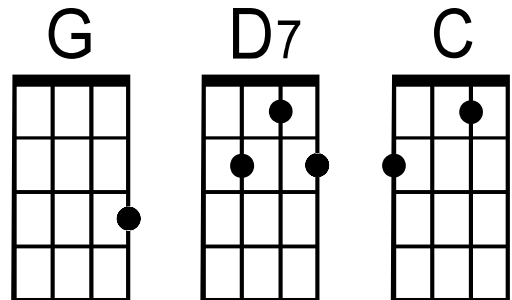

Yellow Submarine *for Ukulele* Key:G Level 2 (C chord)

G D7 G  
 \*In the town- where I was born  
 C D7  
 Lived a man who sailed to sea.  
 G D7 G  
 And he told us of his life  
 C D7  
 In the land of subma-rines.

G D7 G  
 So we sailed- on to the sun  
 C D7  
 Till we found the sea of green.  
 G D7 G  
 And we lived be-neath the waves  
 C D7  
 In our yellow- subma-rine.

**BARITONE**

**CHORUS:**

G D7  
 We all live in a yellow submarine  
 G  
 Yellow submarine, yellow submarine  
 G D7  
 We all live in a yellow submarine  
 G  
 Yellow submarine, yellow submarine

G D7 G  
 And our friends- are all a-board,  
 C D7  
 Many more of them- live next door.  
 G D7 G /  
 And the band be-gins to play.

**CHORUS**

G D7 G  
 And we live a life of ease.  
 C D7  
 Every one of us- has all we need.  
 G D7 G  
 Sky of blue, and sea of green  
 C D7  
 In our yellow subma-rine.

**CHORUS**  
 repeat **CHORUS.**

\*Starting note: B  
 (1st string, 4th fret)

Timing- 4/4:  
 ONE, 2,3,4,  
 ONE, 2,3,4,  
 etc

(Note: for ukulele standard tuning G C E A)