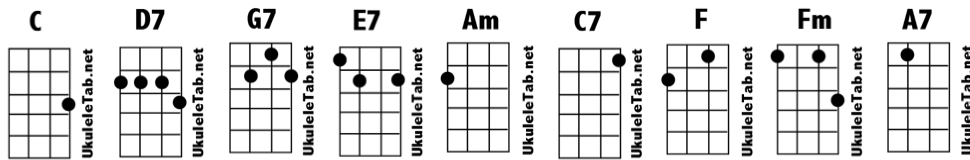

## Couplet 1:

C                                  D7                                  G7                                  C  
 Love me tender, love me sweet, never let me go  
 C                                  D7                                  G7                                  C  
 You have made my life complete, and I love you so

## Refrain:

E7                                  Am                                  C7                                  F                                  Fm                                  C  
 Love me tender, love me true, all my dreams fulfill  
 A7                                  D7                                  G7                                  C  
 For my darling I love you, and I always will