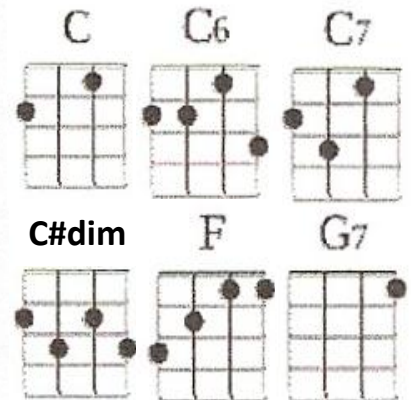

C.U.L. Anthem

by William Vincent

GCEA

Key: C
150 BPM

Intro:

One, Two, Three, Four!

C6 C#dim G7
C6 C#dim G7
C C7 F G7
C C

Verse 1:

C6 C#dim G7
How Dee Do?
C6 C#dim G7
We'd like to intro - duce
C C7 F G7
The Lakeside Uku-lele Club
F G7 C G7
We're pleased to play for you

BARITONE

Verse 2:

C6 C#dim G7
How would you
C6 C#dim G7
Like to chase away those blues?
C C7 F G7
Just come and play the Uke with us
F G7 C
We're happy to teach you

Chorus:

C C7 F F C
We love to play the ukulele every day
C C7 F F G G7
We're strumming our songs. Won't you play along?

Verse 3: (Instrumental)

C6 C#dim G7
C6 C#dim G7
C C7 F G7
F G7 C

Chorus:

C C7 F F C
We love to play the ukulele every day
C C7 F F G G7
We're strumming our songs. Won't you play along?

Verse 4:

C6 C#dim G7
How Dee Do?
C6 C#dim G7
We'd like to intro - duce
C C7 F G7
The Lakeside Uku-lele Club
F G7 C G7 C
We're pleased to play for you