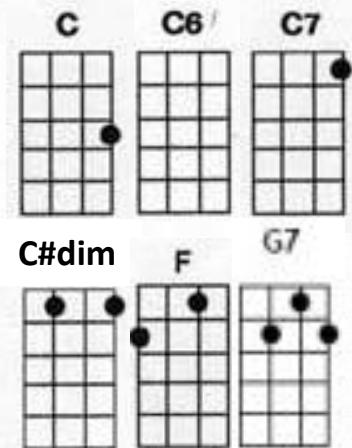

C.U.L. Anthem

by William Vincent

GCEA

Key: C
150 BPM

Intro:

One, Two, Three, Four!

C6 C#dim G7
C6 C#dim G7
C C7 F G7
C C

Verse 1:

C6 C#dim G7
How Dee Do?
C6 C#dim G7
We'd like to intro - duce
C C7 F G7
The Lakeside Uku-lele Club
F G7 C G7
We're pleased to play for you

BARITONE

Verse 2:

C6 C#dim G7
How would you
C6 C#dim G7
Like to chase away those blues?
C C7 F G7
Just come and play the Uke with us
F G7 C
We're happy to teach you

Chorus:

C C7 F F C
We love to play the ukulele every day
C C7 F F G G7
We're strumming our songs. Won't you play along?

Verse 3: (Instrumental)

C6 C#dim G7
C6 C#dim G7
C C7 F G7
F G7 C

Chorus:

C C7 F F C
We love to play the ukulele every day
C C7 F F G G7
We're strumming our songs. Won't you play along?